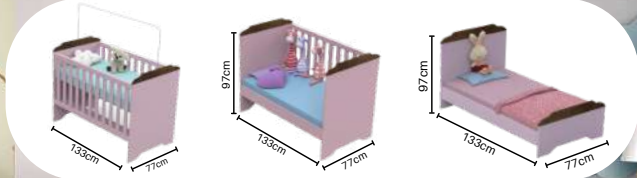

- GARANTIZADOS
- ANTICARBOS
- ANTIHONGOS
- ANTIBACTERIAS
- FIRE STOP

Twin 14-0308
Full 14-0309
Queen 14-0310
King 14-0311

Base para My Dream Europillowtop
Twin 14-0312
Full 14-0313
Queen 14-0314
King 14-0315

My Dream
The Dream
Eurotop

- GARANTIZADOS
- ANTICARBOS
- ANTIHONGOS
- ANTIBACTERIAS
- FIRE STOP

Twin 14-0304
Full 14-0305
Queen 14-0306
King 14-0307

Base para My Dream Eurotop
Twin 14-0316
Full 14-0317
Queen 14-0318
King 14-0319

My Dream
The Dream
Europillowtop

- GARANTIZADOS
- ANTICARBOS
- ANTIHONGOS
- ANTIBACTERIAS
- FIRE STOP

Twin 14-0300
Full 14-0302
Queen 14-0303
King 14-0301

Base para My Dream Traditional
Twin 14-0320
Full 14-0321
Queen 14-0322
King 14-0323

My Dream
The Dream
Traditional

Cuna 3 en 1 Mel

1. Cuna
2. Mini cama
3. Cama

- gris
  21-9102
- rosado
  21-9103
- castaño
- castaño

Cuna 2 en 1 Mirelle

Color
blanco
21-9101